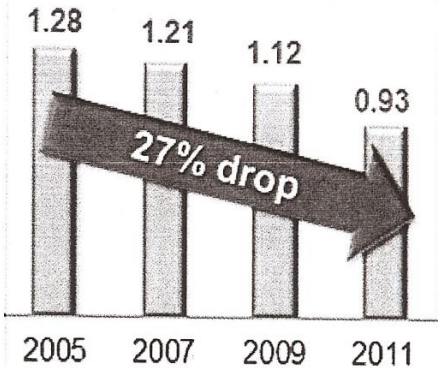

Customer Retail Visits (billions)

VILLAGE POST OFFICE

Village Post Offices are located within existing communities in a variety of locations, such as local retailers, libraries, town halls or government centers, and are run by the proprietor or respective management.